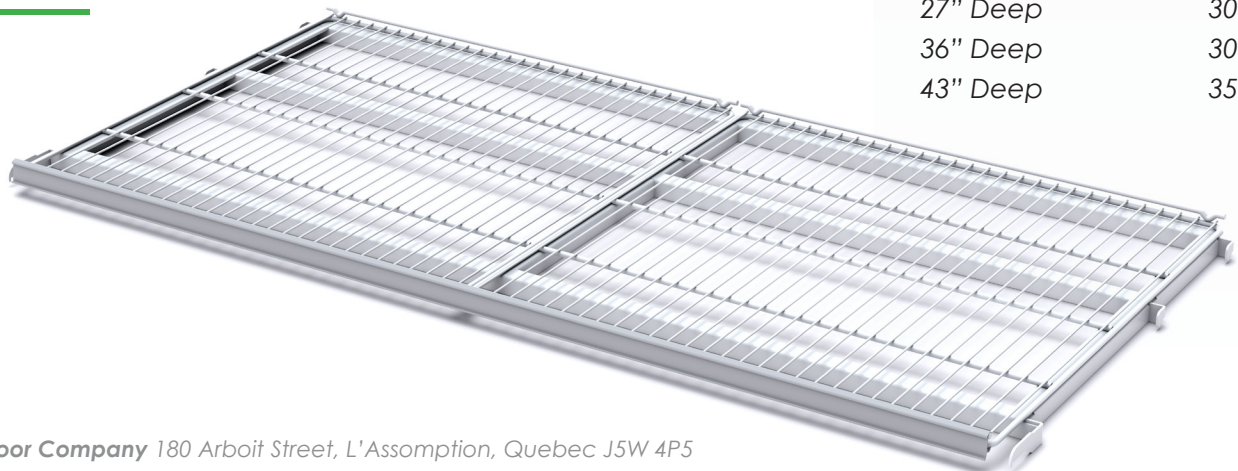

DOUBLE WIDE SHELVING

Efficient and Affordable Shelving

DOUBLE YOUR ADVANTAGE OF MERCHANDISING SPACE

COOLER/FREEZER SHELVES

Energy Door Company offers double wide flat wire shelving to withstand the most demanding environments. Our shelving is manufactured in-house to support our customers needs and assures us the highest quality shelving standards. All shelving is equipped with a matching price tag mold that allows the retailer the opportunity to display their selected advertising message or pricing. Double wide flat wire shelving is available with black or white finish.

STANDARD SIZE

WIDTH: 48", 52", 56", 60" and 72"

DEPTH: 24", 27", 36" and 43"

Finishes: Black or White

WEIGHT CAPACITY

27" Deep 300 lb.

36" Deep 300 lb.

43" Deep 350 lb.