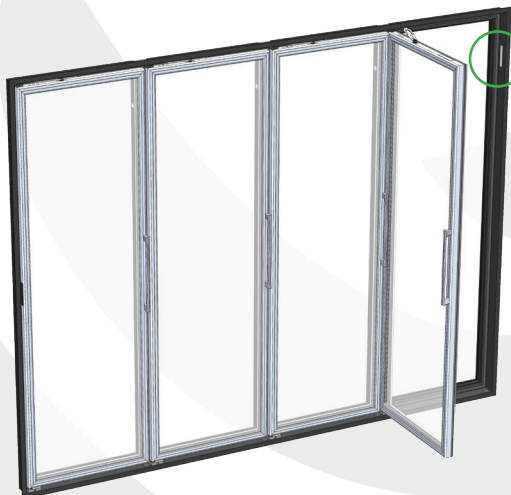

HOW TO LOCATE THE DATA TAG

DATA TAG

180 Arboit,
L'Assomption (Québec)
J5W 4P5

Specs:
Model: PRIME NT DOOR
Serial #: PRM4-071822-0020
Volts 120 Hz 60 1P

MADE IN CANADA

Frame Size: 123 1/8" X 79"
Door Size: 29 13/16" X 77 1/16"
LEFT SWING

Usage: Normal Temperature

Toll free: 1-844-433-0332
www.energydoorco.com

Order #: **16660**

Mfg Date: 07-18-2022

DATA TAG

Frames:

On all door models: the Data Tag is located on the top, right-hand side of the frame.

Select™, Vue™ & Pro-E™ Doors:

On Select™, Vue™ & Pro-E™ door models: the Data Tag is located on the top, handle-side of the door.

Prime™ Doors:

On Prime™ door models: the Data Tag is located on the lower, hinge-side of the door.